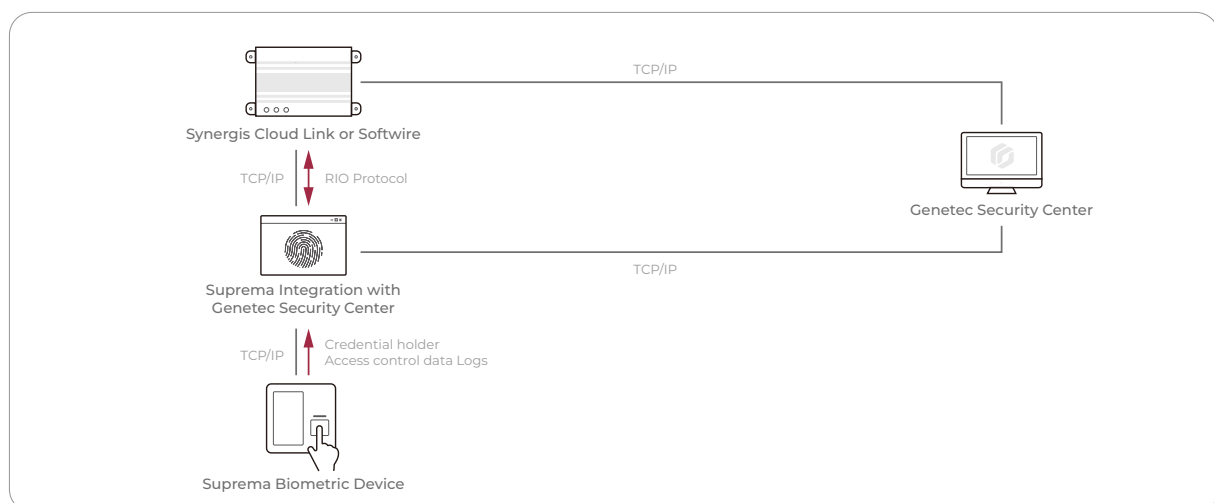

SUPREMA CERTIFIED INTEGRATION

Suprema Plugin for Genetec Security Center

Security Center is a unified security platform. It incorporates access control, video surveillance, automatic license plate recognition (ALPR), communications, and more into a single, intuitive solution.

With a platform that unifies your data, you can manage security policies, run investigations, and pay attention to what matters most. Turn on new capabilities when you need them and choose the devices and add-ons that make sense for you as your system grows.

Suprema Plugin for Genetec Security Center

Suprema Integration with Genetec is a Plugin type that acts as part of Genetec Security Center. Which provide seamless process for Suprema device management and biometric enrollment n Genetec Security Center.

Key Features

Enable Biometrics	Use RFID cards, PINs, and QR code as well as fingerprint and face as credentials.
Easy Enrollment	Enroll user's face and fingerprint data directly from Genetec Security Center.
Easy User Management	Real-time user data synchronization between Suprema devices and Genetec Security Center.
Enhanced Scalability	No limitation in the number of Cloud link and device.

System Configuration